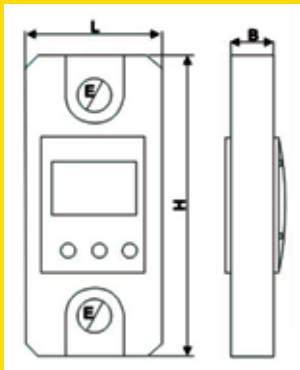

Compuload Crane Scales Load Indicator

Key Features

- 2 capacities
3000kg x 1kg
5000kg x 2kg
(other capacities on request)
- Lightweight Aluminium
Housing weighing only 1.7kg
- 18mm x 6 digit LCD display
with backlighting
- Portable tension weighing
- Simple 3 button operation
- Supplied in Aluminium
carry case

Compuload

Compuload Load Indicator Crane Scale

The Compuload CLY-AL series of digital Load Indicator Crane Scale, offers the user a simple and easy method to weigh goods in a lifting / tension application, up to 5000kg capacities.

Standard 6 digit 18 mm LCD backlight display makes for easy reading of the displayed weight. 24 hours of continuous operation with-out backlighting. Standard Zero, Tare function, Stable function makes this a very simple to use scale. The CLY-AL Load Indicator Crane Scale from Compuload is also able to read weights in kg, KN & Klb.

Displays the gross and net weight. Other handy features include an overload alarm to warn you if have gone over the capacity of the Load Indicator Crane Scale plus a battery indication function to warn you of the current battery power level. The applications are limitless from Food industry, Fishing and Marine Industry, General Industry, Measuring Tension Forces and General Tension weighing. (Non trade weighing applications only)
Shackles not supplied.