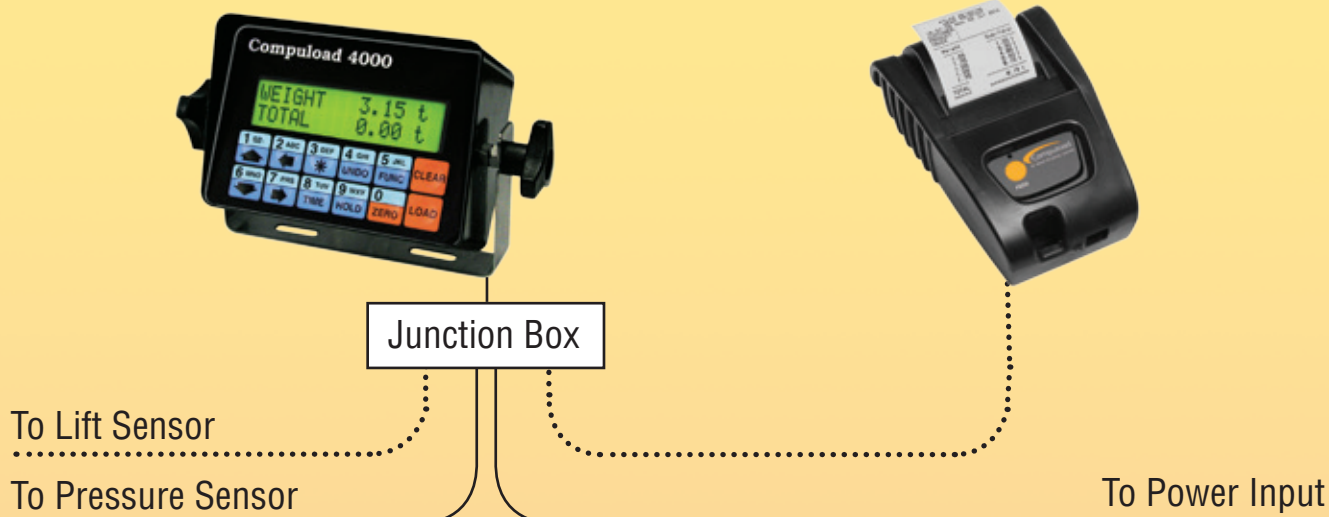

Compuload 4070

Compact Versatile Printer

- Ultra Compact, lightweight & reliable
- Easy load paper feature
- RS232 Interface
- High speed, high resolution printing capability
- Quiet, non-impact system
- Reliable line head mechanism
- Various mounting options available
- Prints user company*
- Prints individual lifted weight*
- Prints progressive total weight*
- Prints date and time*
- Prints product name and code*
- Prints customer name and code*
- Prints truck number and code*
- Note* Indicates this function is Scale dependent

The System Setup

Compuload 4000 or 3000

Compuload 4070 Printer

Versatile Printing

The New Compuload 4070 printer is supplied as an add on plug in module to suit both the Compuload 3000 and Compuload 4000 series weighing systems.

This new technology thermal printer allows all weighing data together with any stored information to be printed on a thermal paper roll.

Printed data will include:

- Prints two line company heading*
- Prints individual lifted weight*
- Prints progressive total weight*
- Prints date and time*
- Prints product name and code*
- Prints customer name and code*
- Prints truck number and code*

Field names may be varied to suit individual applications

Join the thousands of users using the reliable, accurate and low maintenance Compuload Weighing Systems

Specifications

PRINTER	Thermal line head system	POWER SUPPLY	12 / 24 Volts
COLUMNS	Set at 24 Columns	CONTROLS	Paper feed and Paper out LED
PRINT WIDTH	48mm	ENCLOSURE	ABS with Rubber outer cover
PRINT SPEED	10 lines per second	MOUNTING	Magnetic or optional bracket mount (Machine dependent)
PAPER WIDTH	58mm ± 1mm	WEIGHT	400 Grams - excluding paper roll
PAPER OD	50mm	DIMENSIONS	1600mm (L) x 65mm (H) X 115mm (W)
CORE SIZE	N/A		
PAPER LOADING	Automatic		